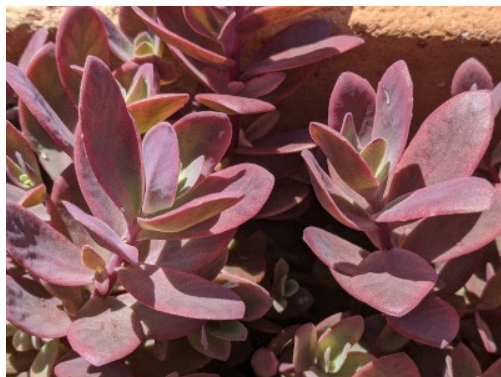

## Dragon's Blood Stonecrop *Sedum spurium*

**Other Common Names:** Red Dragon's Blood Stonecrop; Caucasian stonecrop; Two row stonecrop

Photo: Lea Watson/CC BY-NC-SA/DentonCountyMGA

### DRAGON'S BLOOD STONECROP

*Sedum spurium* 'Dragon's Blood'

**Perennial Groundcover**  **Pollinator Friendly**

**Light:** Sun/Part Shade **Water:** Low, Drought Tolerant  
2-6" Tall x 12-20" Wide

**Color:** Red-Green **Blooms:** Late summer

**Grown by a Denton County Master Gardener**

### General Information

*Phedimus spurium* was developed in Germany under the name *Sedum spurium* 'Schorbuser Blut', but it is sold as *Sedum spurium* 'Dragon's Blood' in the U.S. Herbaceous perennial from the Crassulaceae family and native to Iran, Caucasus, and Turkey. Low maintenance; needs well-draining soil, drought tolerant; avoid over watering. Nice ground cover for rock gardens that spreads where nodes touch the soil; 12"-20" spread. Semi-evergreen in warm winter climates or as a house plant. The leaves are two rows, medium green with reddish-tinged margins; old leaves are deciduous and the newer leaves near the stem tips are evergreen and turn burgundy in the fall for over wintering.