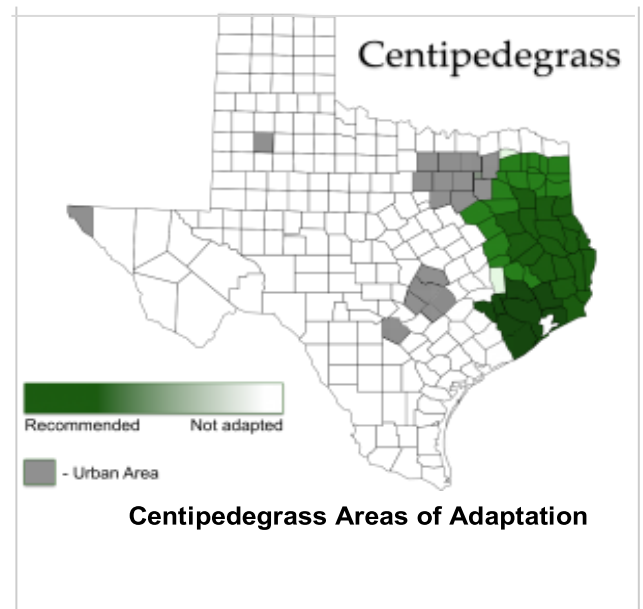

AggieTurf (<https://aggieturf.tamu.edu/>)

Centipedegrass

Casey Reynolds, PhD

Latin Name: *Eremochloa ophiuroides* (Munro) Hack.

Growth Habit: Stoloniferous

Vernation: Folded

Leaf: Flat, smooth on both surfaces, tip moderately- pointed to blunt

Ligule: Membranous with short hairs

Auricles: Absent

Inflorescence: Spike-like raceme

Description: Centipedegrass is a low-input, warm-season turfgrass that spreads laterally by stolons. It typically performs best in acidic soils found in East Texas and is best known for its low maintenance requirements with regard to mowing, fertilization, and irrigation. However, it does not do well in shade or traffic and is often sensitive to many commercially available herbicides.

Strengths: Low mowing and fertilization requirement, low to moderate disease potential, and performs well in acidic soils.

Weaknesses: Cold tolerance, shade tolerance, traffic tolerance, high pH, and herbicide injury. High disease potential if over-fertilized and/or over-watered.