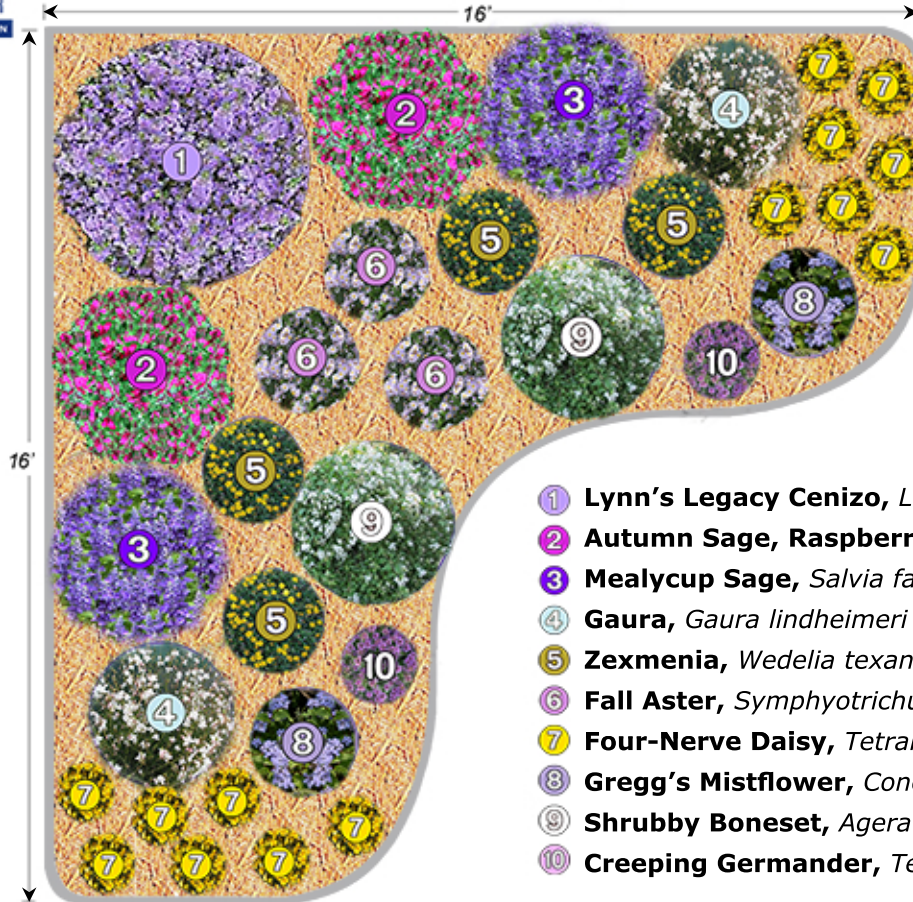

# Perennial Pollinator Garden

**Sun/Part Sun**  
 (Approximately 128 sq. ft.)

- ① **Lynn's Legacy Cenizo**, *Leucophyllum langmaniae*
- ② **Autumn Sage, Raspberry**, *Salvia greggii*
- ③ **Mealycup Sage**, *Salvia farinacea 'Henry Duelberg'*
- ④ **Gaura**, *Gaura lindheimeri white*
- ⑤ **Zexmenia**, *Wedelia texana*
- ⑥ **Fall Aster**, *Symphotrichum oblongifolium*
- ⑦ **Four-Nerve Daisy**, *Tetaneuris scaposa*
- ⑧ **Gregg's Mistflower**, *Conoclinium greggii*
- ⑨ **Shrubby Boneset**, *Ageratina havanensis*
- ⑩ **Creeping Germander**, *Teucrium aroanium*

# Sun/Part Sun - Perennial Pollinator Garden (cont.)

**1** **Lynn's Legacy Cenizo,**  
(*Leucophyllum langmaniae*,  
'Lynn's legacy')

Mature size: 5'H x 5'W, Water: low,  
Bloom color: lavender, Bloom time: spring-fall  
Evergreen; Sun to Part sun

**2** **Autumn Sage,**  
(*Salvia greggii* raspberry)

Mature size: 3'H x 3'W, Water: low  
Bloom color: raspberry red,  
Bloom time: spring-fall  
Semi-evergreen, Sun to Part Shade

**3** **Mealycup Sage,**  
(*Salvia farinacea* 'Henry Duelberg')

Mature size: 3'H x 4'W, Water: medium-low,  
Bloom color: lavender, Bloom time: fall  
Deciduous, Sun to Part shade

**7** **Four-Nerve Daisy,**  
(*Tetranneuris scaposa*)

Mature size: 3'H x 4'W, Water: medium-low,  
Bloom color: lavender, Bloom time: spring-winter  
Evergreen, Morning sun to afternoon shade